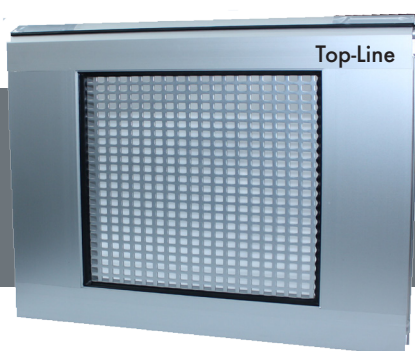

CLS Colour-Line Stucco = 20 standard colours

DL Umbra 4 Standard colours

Top-Line choice of several fillings

Top-Line filling